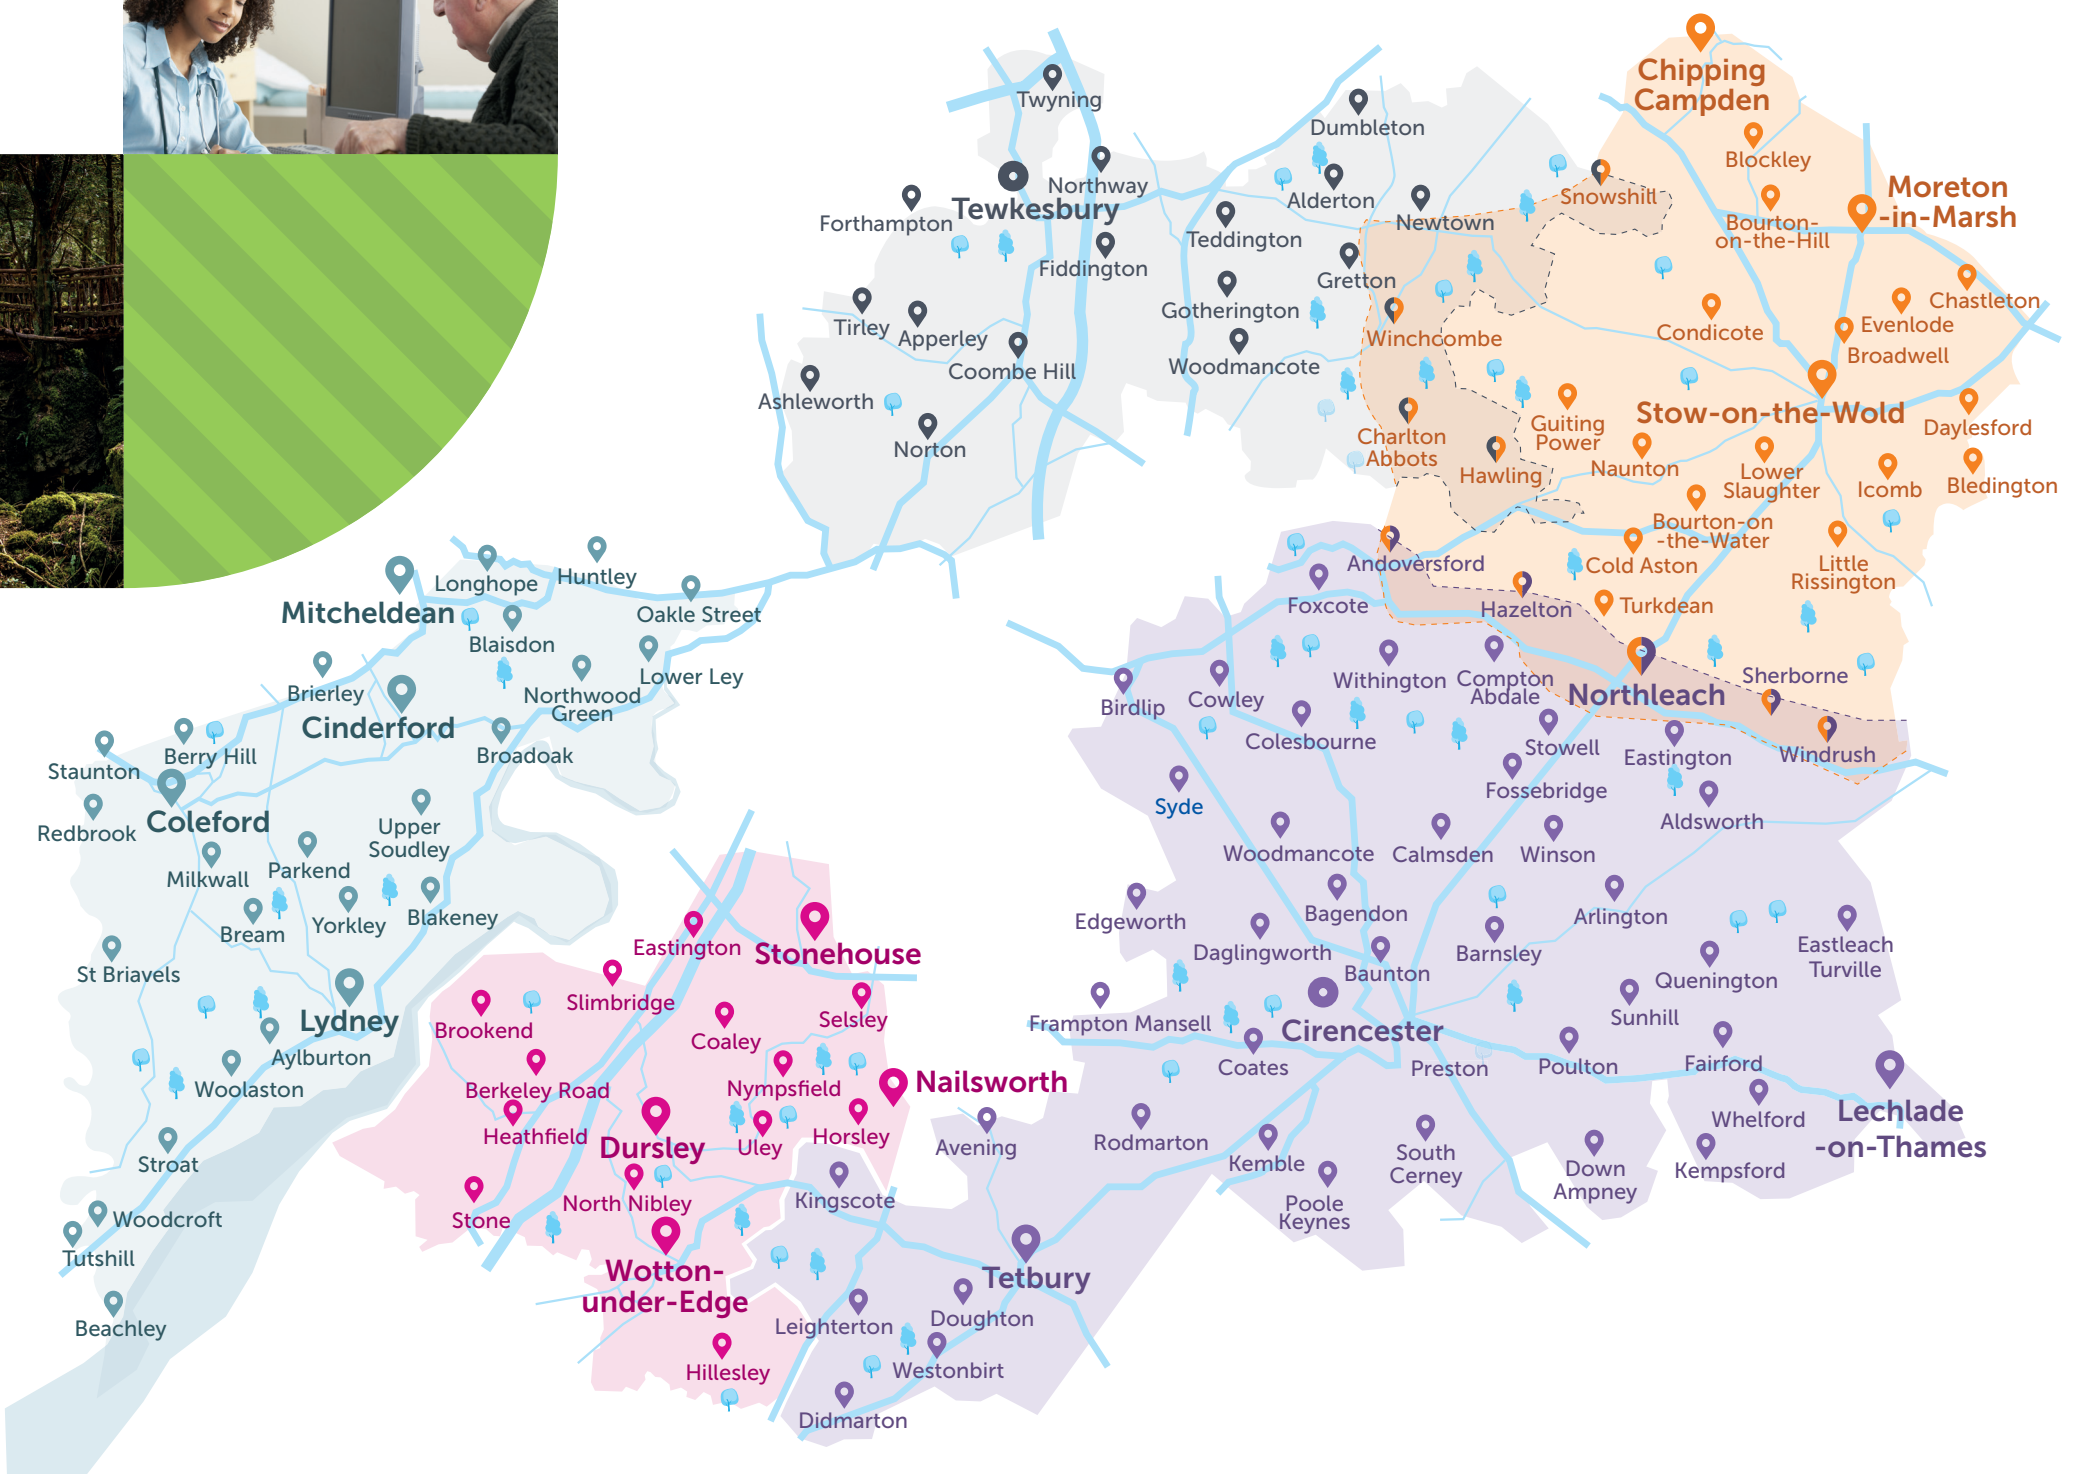

# The Robin

## Bookable bus service

# Connecting our communities.

The Robin is a bookable bus service connecting rural communities with their next destination. Simply book your pick up and drop off point in advance and The Robin will be on route to take you there. Our friendly and reliable drivers roam the county to ensure travel is easy and accessible for all.

Map areas are just a guide. Areas are separate. List of all Robin stops is online. Circle stop ● indicates Robin service does not run within towns.