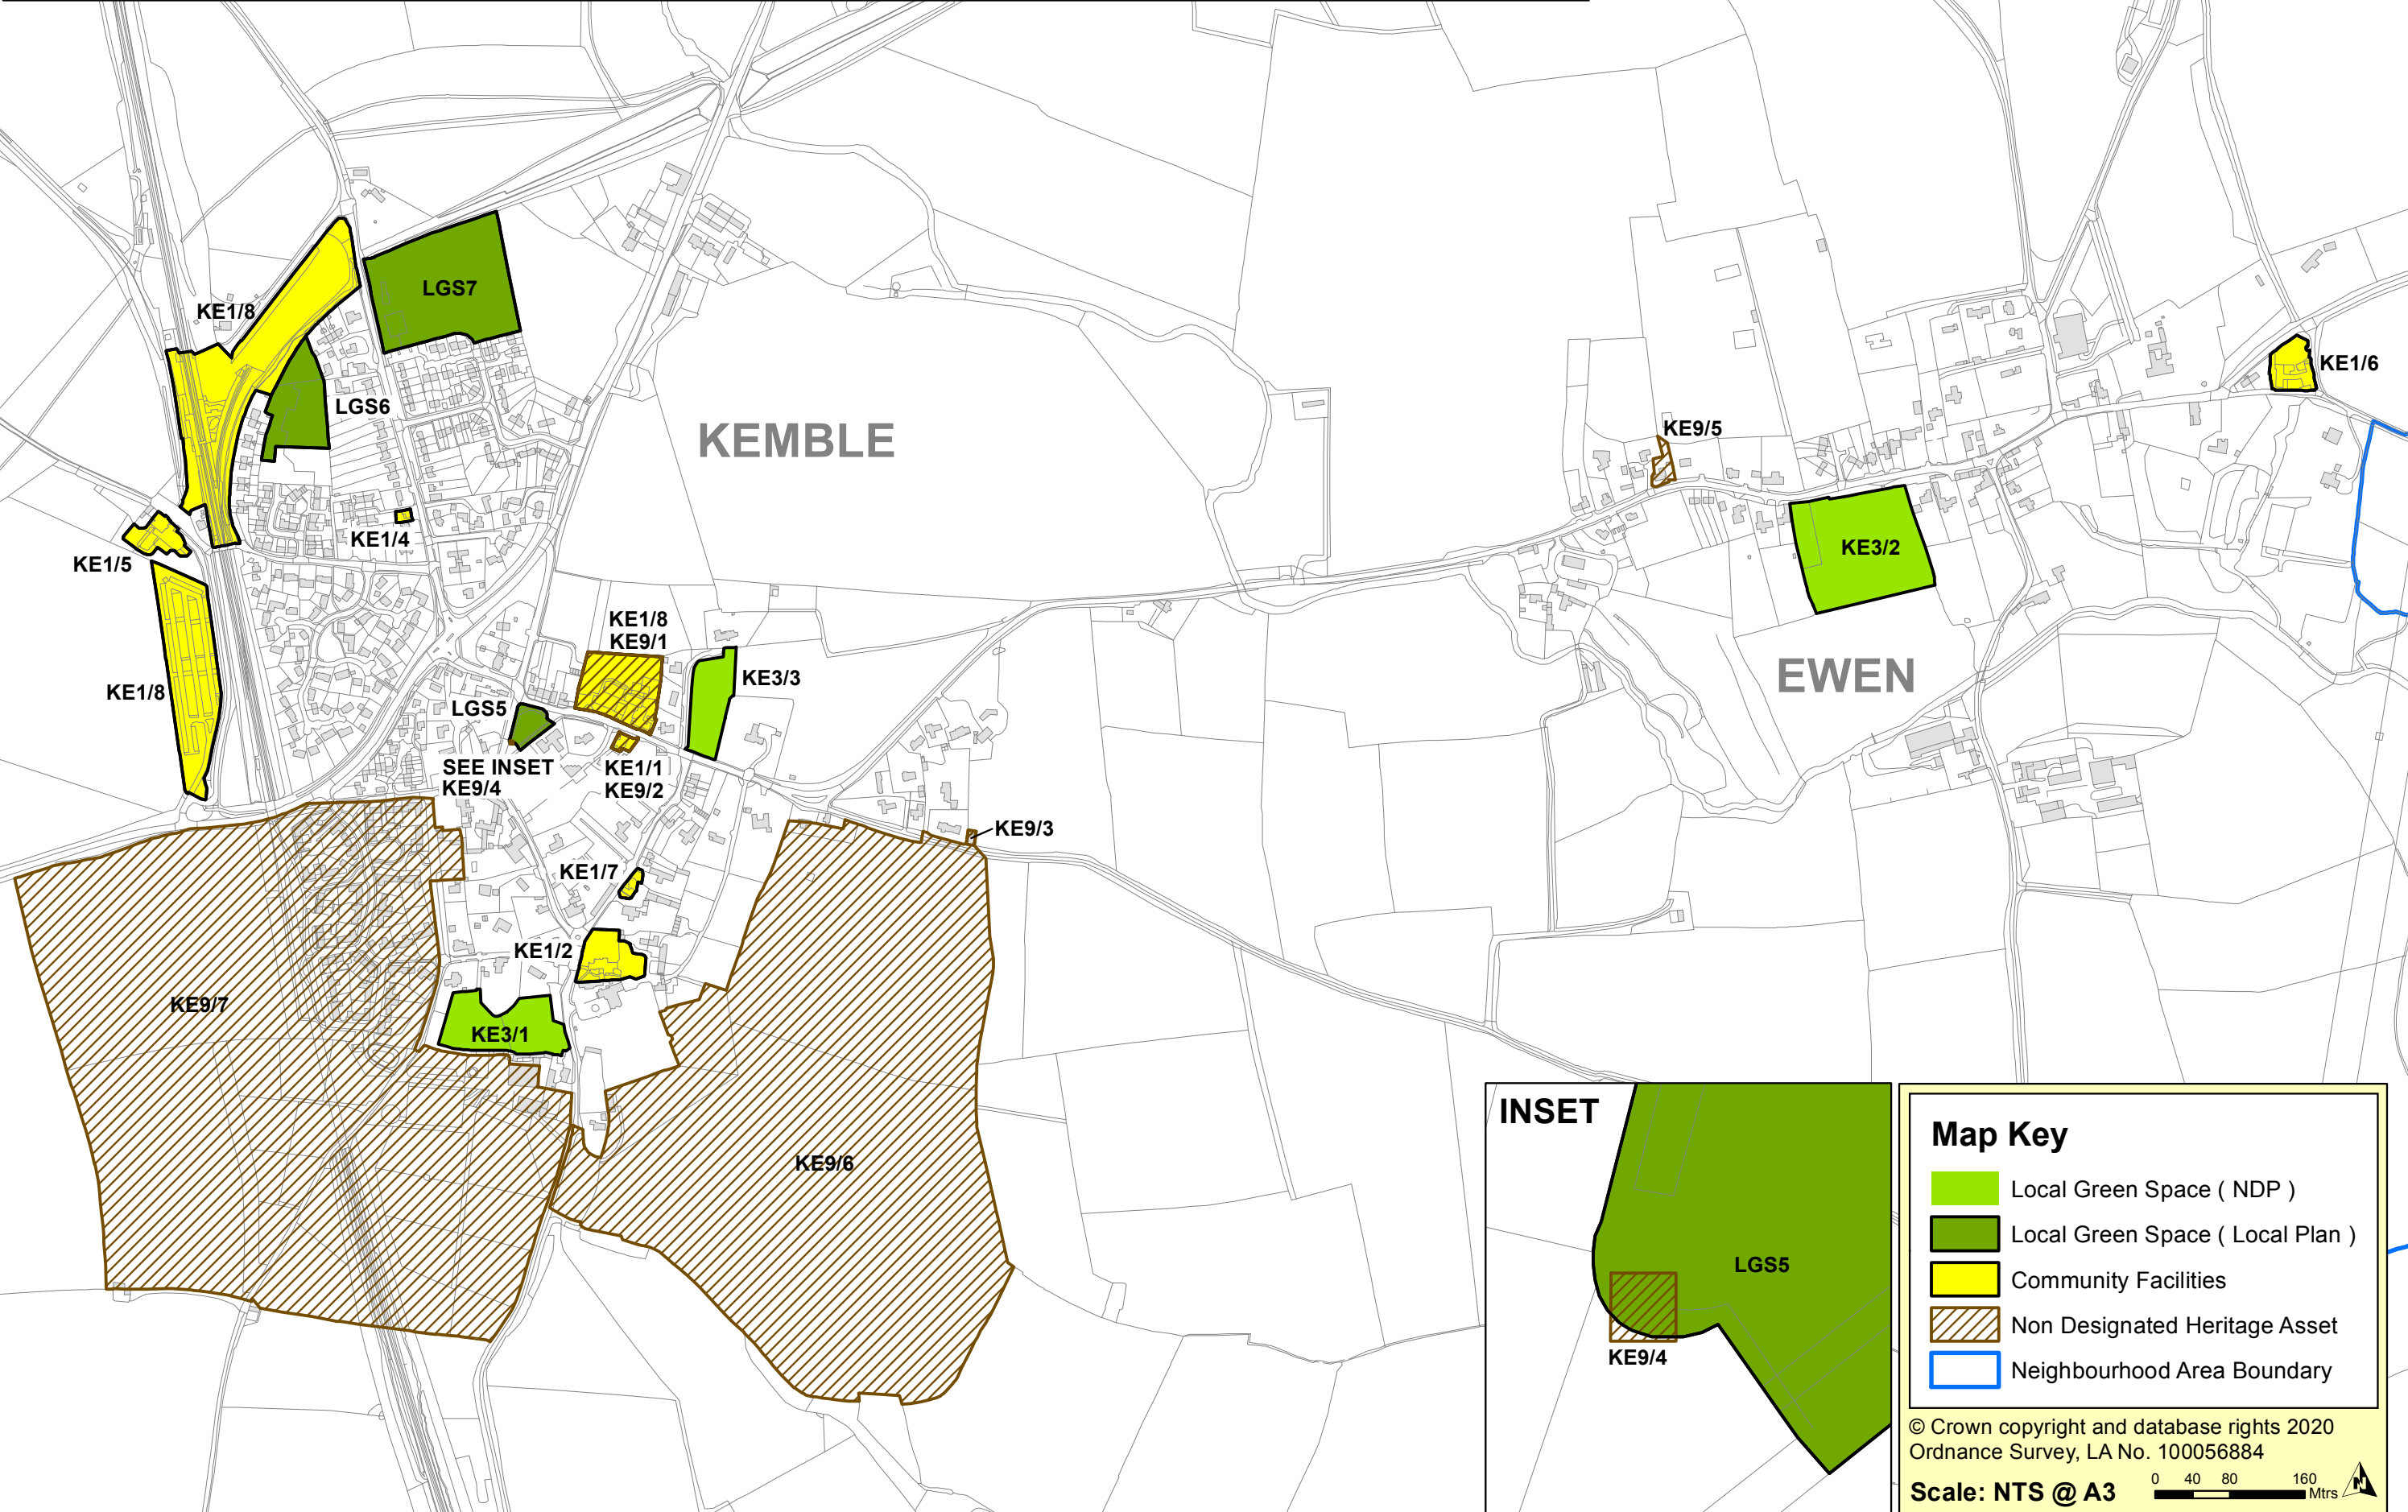

Kemble and Ewen Neighbourhood Development Plan

Map Key

- Local Green Space (NDP)
- Local Green Space (Local Plan)
- Community Facilities
- Non Designated Heritage Asset
- Neighbourhood Area Boundary

© Crown copyright and database rights 2020
Ordnance Survey, LA No. 100056884
Scale: NTS @ A3